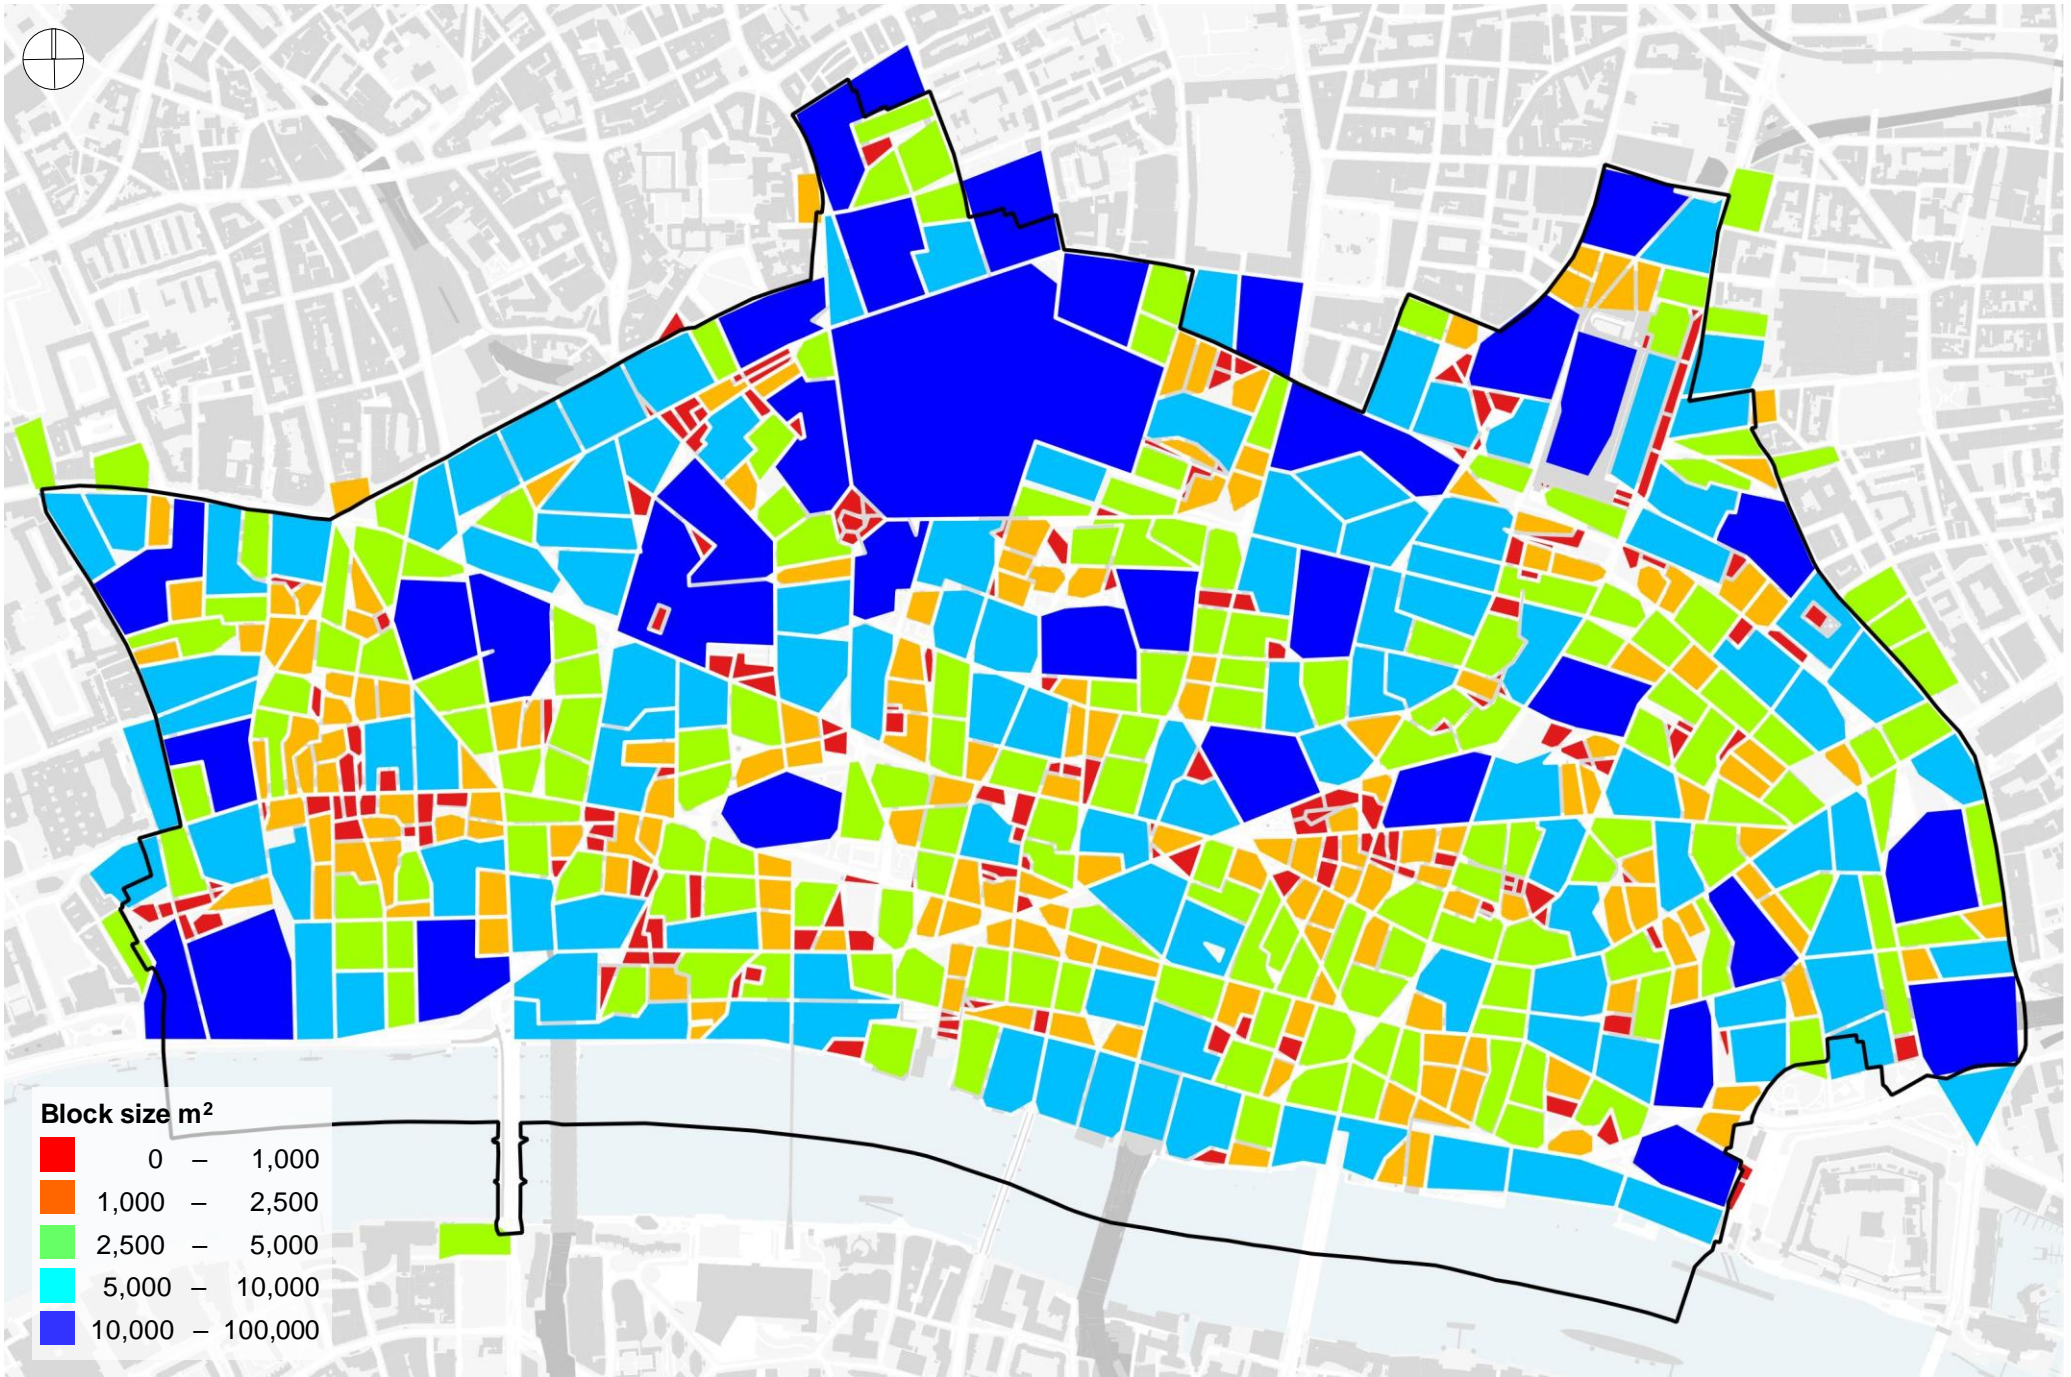

Urban block size analysis 2026 scenario

Crown copyright. OS Licence No 0100192252

2026 Block Size

Block size m²

- 0 - 1,000
- 1,000 - 2,500
- 2,500 - 5,000
- 5,000 - 10,000
- 10,000 - 100,000